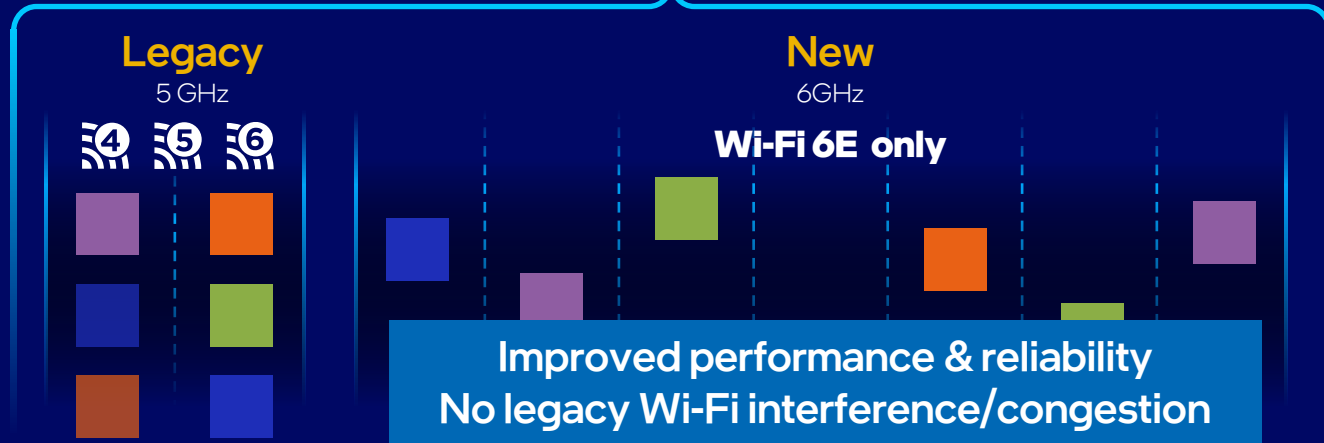

Intel® Killer™ Wi-Fi 6/6E (Gig+)

Best of both worlds (Legacy + New)

More large high-speed channels

6 GHz Wi-Fi 6E

PC gaming's biggest
Wi-Fi advancement
in 20 Years

Nearly
3x faster
speed¹

Up to
75%
lower
latency²

intel KILLER™

The Killer Intelligent Engine
auto-detects & switches to
faster access points.

Intel® Killer™ Networking makes Wi-Fi 6/6E gaming even better

The Killer Prioritization Engine detects and prioritizes game traffic.